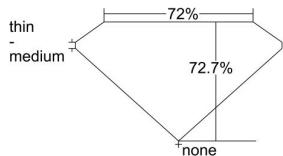

GIA®

FACSIMILE

GIA REPORT 5386187730

Verify this report at GIA.edu

GIA NATURAL DIAMOND DOSSIER®

March 30, 2021
GIA Report Number 5386187730
Shape and Cutting Style ..... Square Modified Brilliant
Measurements ..... 3.81 x 3.71 x 2.70 mm

GRADING RESULTS

Carat Weight ..... 0.30 carat
Color Grade ..... G
Clarity Grade VS1

ADDITIONAL GRADING INFORMATION

Polish ..... Excellent
Symmetry ..... Very Good
Fluorescence ..... None
Clarity Characteristics..... Cloud, Feather, Needle, Pinpoint
Inspection(s): GIA 5386187730

PROPORTIONS

Profile not to actual proportions

GRADING SCALES

GIA COLOR SCALE		GIA CLARITY SCALE			
COLORLESS	D	VERY VERY SLIGHTLY INCLUDED	FLAWLESS		
	E		INTERNALLY FLAWLESS		
	F	VERY SLIGHTLY INCLUDED	VVS₁		
	G		VVS₂		
	H		VS₁		
	NEAR COLORLESS	I	SLIGHTLY INCLUDED	VS₂	
		J		SI₁	
		FAINT	K	INCLUDED	SI₂
			L		I₁
			M		I₂
VERY LIGHT	N	LIGHT	I₃		
	O				
	P				
	Q				
	R