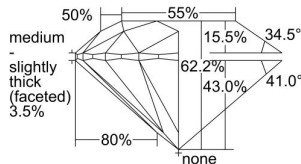

GIA®

FACSIMILE

GIA REPORT 5386384487

Verify this report at GIA.edu

GIA NATURAL DIAMOND DOSSIER®

April 16, 2021
GIA Report Number 5386384487
Shape and Cutting Style ..... Round Brilliant
Measurements ..... 4.30 - 4.31 x 2.68 mm

GRADING RESULTS

Carat Weight ..... 0.30 carat
Color Grade ..... H
Clarity Grade VS1
Cut Grade ..... Excellent

ADDITIONAL GRADING INFORMATION

Polish ..... Very Good
Symmetry ..... Very Good
Fluorescence ..... Faint
Clarity Characteristics ..... Crystal, Pinpoint
Inscription(s): GIA 5386384487

PROPORTIONS

Profile to actual proportions