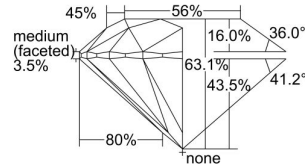

GIA®

FACSIMILE

GIA REPORT 5386524175

Verify this report at GIA.edu

GIA NATURAL DIAMOND DOSSIER®

May 04, 2021
GIA Report Number 5386524175
Shape and Cutting Style ..... Round Brilliant
Measurements ..... 5.40 - 5.43 x 3.42 mm

GRADING RESULTS

Carat Weight ..... 0.61 carat
Color Grade I
Clarity Grade VVS2
Cut Grade ..... Excellent

ADDITIONAL GRADING INFORMATION

Polish ..... Excellent
Symmetry ..... Excellent
Fluorescence ..... None
Clarity Characteristics ..... Cloud, Pinpoint
Inscription(s): GIA 5386524175

PROPORTIONS

Profile to actual proportions

GRADING SCALES

GIA COLOR SCALE	GIA CLARITY SCALE	GIA CUT SCALE	
D	FLAWLESS	EXCELLENT	
E	INTERNALLY FLAWLESS		
F		VVS₁	VERY GOOD
G	VVS₂		
H	VS₁	GOOD	
I	VS₂		
J	SI₁	FAIR	
K	SI₂		
L	I₁	POOR	
M	I₂		
N	I₃		
O			
P			
Q			
R			
S			
T			
U			
V			
W			
X			
Y			
Z