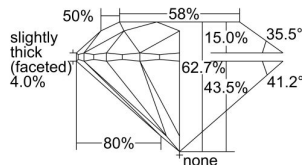

GIA®

FACSIMILE

GIA REPORT 5386575477

Verify this report at GIA.edu

GIA NATURAL DIAMOND DOSSIER®

May 04, 2021
GIA Report Number 5386575477
Shape and Cutting Style ..... Round Brilliant
Measurements ..... 4.73 - 4.75 x 2.97 mm

GRADING RESULTS

Carat Weight ..... 0.41 carat
Color Grade ..... G
Clarity Grade VVS1
Cut Grade ..... Excellent

ADDITIONAL GRADING INFORMATION

Polish ..... Excellent
Symmetry ..... Excellent
Fluorescence ..... Faint
Clarity Characteristics ..... Pinpoint
Inscription(s): GIA 5386575477

PROPORTIONS

Profile to actual proportions

GRADING SCALES

GIA COLOR SCALE	GIA CLARITY SCALE	GIA CUT SCALE	
D	FLAWLESS	EXCELLENT	
E	INTERNALLY FLAWLESS		
F		VVS₁	VERY GOOD
G	VVS₂		
H	VS₁	GOOD	
I	VS₂		
J	SI₁	FAIR	
K	SI₂		
L	I₁	POOR	
M	I₂		
N	I₃		
O			
P			
Q			
R			
S			
T			
U			
V			
W			
X			
Y			
Z