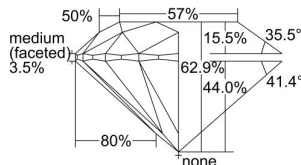

GIA®

FACSIMILE

GIA REPORT 5386764560

Verify this report at GIA.edu

GIA NATURAL DIAMOND DOSSIER®

May 24, 2021
GIA Report Number 5386764560
Shape and Cutting Style ..... Round Brilliant
Measurements ..... 3.97 - 3.99 x 2.50 mm

GRADING RESULTS

Carat Weight ..... 0.24 carat
Color Grade ..... D
Clarity Grade VVS1
Cut Grade ..... Excellent

ADDITIONAL GRADING INFORMATION

Polish ..... Excellent
Symmetry ..... Excellent
Fluorescence ..... None
Clarity Characteristics ..... Needle, Pinpoint
Inscription(s): GIA 5386764560

PROPORTIONS

Profile to actual proportions

GRADING SCALES

GIA
COLOR
SCALE

COLORESS	D
	E
	F
	G
	H
	I
	J
NEAR COLORESS	K
	L
FAINI	M
	N
	O
	P
VERY LIGHT	Q
	R
	S
	T
	U
	V
	W
	X
	Y
LIGHT	Z

GIA
CLARITY
SCALE

	FLAWLESS
	INTERNALLY FLAWLESS
VERY VERY SLIGHTLY INCLUDED	VVS₁
	VVS₂
VERY SLIGHTLY INCLUDED	VS₁
	VS₂
SLIGHTLY INCLUDED	SI₁
	SI₂
	I₁
	I₂
INCLUDED	I₃

GIA
CUT
SCALE

	EXCELLENT
	VERY GOOD
	GOOD
	FAIR
	POOR