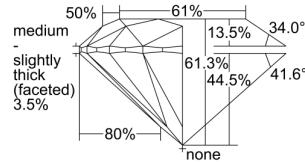

GIA®

FACSIMILE

GIA REPORT 5386784816

Verify this report at GIA.edu

GIA NATURAL DIAMOND DOSSIER®

May 25, 2021
GIA Report Number 5386784816
Shape and Cutting Style ..... Round Brilliant
Measurements ..... 4.44 - 4.48 x 2.74 mm

GRADING RESULTS

Carat Weight ..... 0.33 carat
Color Grade ..... D
Clarity Grade VS1
Cut Grade ..... Excellent

ADDITIONAL GRADING INFORMATION

Polish ..... Excellent
Symmetry ..... Excellent
Fluorescence ..... None
Clarity Characteristics ..... Feather, Cloud, Pinpoint
Inscription(s): GIA 5386784816

PROPORTIONS

Profile to actual proportions

GRADING SCALES

GIA COLOR SCALE	GIA CLARITY SCALE	GIA CUT SCALE	
D	FLAWLESS	EXCELLENT	
E	INTERNALLY FLAWLESS		
F		VVS₁	VERY GOOD
G	VVS₂		
H	VS₁	GOOD	
I	VS₂		
J	SI₁	FAIR	
K	SI₂		
L	I₁	POOR	
M	I₂		
N	I₃		
O			
P			
Q			
R			
S			
T			
U			
V			
W			
X			
Y			
Z