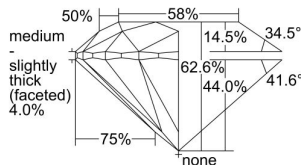

GIA®

FACSIMILE

GIA REPORT 5386805208

Verify this report at GIA.edu

GIA NATURAL DIAMOND DOSSIER®

May 27, 2021
GIA Report Number 5386805208
Shape and Cutting Style ..... Round Brilliant
Measurements ..... 3.62 - 3.64 x 2.28 mm

GRADING RESULTS

Carat Weight ..... 0.18 carat
Color Grade ..... D
Clarity Grade VVS2
Cut Grade ..... Excellent

ADDITIONAL GRADING INFORMATION

Polish ..... Excellent
Symmetry ..... Excellent
Fluorescence ..... None
Clarity Characteristics ..... Pinpoint
Inscription(s): GIA 5386805208

PROPORTIONS

Profile to actual proportions

GRADING SCALES

GIA COLOR SCALE

COLORLESS	D
	E
	F
	G
	H
	I
	J
NEAR COLORLESS	K
	L
Faint	M
	N
	O
	P
Very Light	Q
	R
	S
	T
	U
	V
Light	W
	X
	Y
	Z

GIA CLARITY SCALE

FLAWLESS	VERY VERY SLIGHTLY INCLUDED	VVS₁	
			VVS₂
INTERNALLY FLAWLESS	VERY SLIGHTLY INCLUDED	VS₁	
		VS₂	
SLIGHTLY INCLUDED	SLIGHTLY INCLUDED	SI₁	
		SI₂	
INCLUDED	INCLUDED	I₁	
		I₂	
		I₃	

GIA CUT SCALE

EXCELLENT	VERY GOOD	GOOD	FAIR	POOR