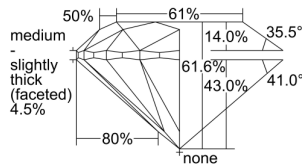

GIA®

FACSIMILE

GIA REPORT 5386807406

Verify this report at GIA.edu

GIA NATURAL DIAMOND DOSSIER®

May 25, 2021
GIA Report Number 5386807406
Shape and Cutting Style ..... Round Brilliant
Measurements ..... 5.33 - 5.37 x 3.30 mm

GRADING RESULTS

Carat Weight ..... 0.59 carat
Color Grade ..... G
Clarity Grade S11
Cut Grade ..... Excellent

ADDITIONAL GRADING INFORMATION

Polish ..... Excellent
Symmetry ..... Excellent
Fluorescence ..... Faint
Clarity Characteristics ..... Crystal
Inscription(s): GIA 5386807406

PROPORTIONS

Profile to actual proportions

GRADING SCALES

GIA COLOR SCALE

COLORESS	D
	E
	F
	G
	H
	I
	J
NEAR COLORESS	K
	L
FAIN	M
	N
	O
	P
VERY LIGHT	Q
	R
	S
	T
	U
	V
	W
	X
	Y
LIGHT	Z

GIA CLARITY SCALE

VERY VERY SLIGHTLY INCLUDED	FLAWLESS
	INTERNALLY FLAWLESS
VERY SLIGHTLY INCLUDED	VVS₁
	VVS₂
SLIGHTLY INCLUDED	VS₁
	VS₂
INCLUDED	SI₁
	SI₂
	I₁
	I₂
	I₃

GIA CUT SCALE

EXCELLENT
VERY GOOD
GOOD
FAIR
POOR