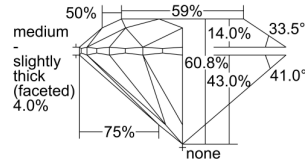

GIA®

FACSIMILE

GIA REPORT 5393297391

Verify this report at GIA.edu

GIA NATURAL DIAMOND DOSSIER®

July 02, 2021
GIA Report Number 5393297391
Shape and Cutting Style ..... Round Brilliant
Measurements ..... 4.30 - 4.32 x 2.62 mm

GRADING RESULTS

Carat Weight ..... 0.30 carat
Color Grade ..... D
Clarity Grade SI2
Cut Grade ..... Excellent

ADDITIONAL GRADING INFORMATION

Polish ..... Excellent
Symmetry ..... Excellent
Fluorescence ..... Faint
Clarity Characteristics ..... Cloud
Inscription(s): GIA 5393297391

PROPORTIONS

Profile to actual proportions

GRADING SCALES

GIA COLOR SCALE	GIA CLARITY SCALE	GIA CUT SCALE	
D	FLAWLESS	EXCELLENT	
E	INTERNALLY FLAWLESS		
F		VVS₁	VERY GOOD
G	VVS₂		
H	VS₁	GOOD	
I	VS₂		
J	SI₁	FAIR	
K	SI₂		
L	I₁	POOR	
M	I₂		
N	I₃		
O			
P			
Q			
R			
S			
T			
U			
V			
W			
X			
Y			
Z