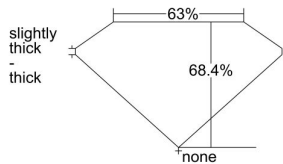

GIA®

FACSIMILE

GIA REPORT 5393364272

Verify this report at GIA.edu

GIA NATURAL DIAMOND DOSSIER®

July 07, 2021
GIA Report Number 5393364272
Shape and Cutting Style ..... Emerald Cut
Measurements ..... 4.66 x 3.43 x 2.34 mm

GRADING RESULTS

Carat Weight ..... 0.36 carat
Color Grade ..... H
Clarity Grade VVS1

ADDITIONAL GRADING INFORMATION

Polish ..... Excellent
Symmetry ..... Very Good
Fluorescence ..... None
Clarity Characteristics ..... Pinpoint
Inscription(s): GIA 5393364272

PROPORTIONS

Profile not to actual proportions

GRADING SCALES

GIA COLOR SCALE		GIA CLARITY SCALE			
COLORLESS	D	VERY VERY SLIGHTLY INCLUDED	FLAWLESS		
	E		INTERNALLY FLAWLESS		
	F	VERY SLIGHTLY INCLUDED	VVS₁		
	G		VVS₂		
	H		VS₁		
	NEAR COLORLESS	I	SLIGHTLY INCLUDED	VS₂	
		J		SI₁	
		FAINT	K	INCLUDED	SI₂
			L		I₁
			M		I₂
VERT LIGHT	N	INCLUDED	I₃		
	O				
	P				
	Q				
	R				
LIGHT	S				
	T				
	U				
	V				
	W				
	X				
	Y				
	Z