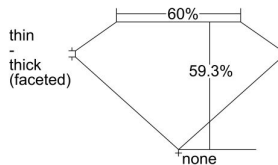

GIA®

FACSIMILE

GIA REPORT 5393421914

Verify this report at GIA.edu

GIA NATURAL DIAMOND DOSSIER®

August 25, 2021
GIA Report Number 5393421914
Shape and Cutting Style ..... Heart Brilliant
Measurements ..... 4.95 x 5.42 x 3.21 mm

GRADING RESULTS

Carat Weight ..... 0.51 carat
Color Grade ..... D
Clarity Grade VS1

ADDITIONAL GRADING INFORMATION

Polish ..... Very Good
Symmetry ..... Good
Fluorescence ..... Faint
Clarity Characteristics.. **Twinning Wisp, Crystal, Indented Natural**
Inscription(s): GIA 5393421914

PROPORTIONS

Profile not to actual proportions

GRADING SCALES

GIA COLOR SCALE		GIA CLARITY SCALE			
COLORLESS	D	VERY VERY SLIGHTLY INCLUDED	FLAWLESS		
	E		INTERNALLY FLAWLESS		
	F	VERY SLIGHTLY INCLUDED	VVS₁		
	G		VVS₂		
	H		VS₁		
	NEAR COLORLESS	I	SLIGHTLY INCLUDED	VS₂	
		J		SI₁	
		FAINT	K	INCLUDED	SI₂
			L		I₁
			M		I₂
VERT LIGHT	N	LIGHT	I₃		
	O				
	P				
	Q				
	R