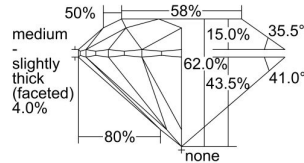

GIA®

FACSIMILE

GIA REPORT 5393456437

Verify this report at GIA.edu

GIA NATURAL DIAMOND DOSSIER®

July 27, 2021
GIA Report Number 5393456437
Shape and Cutting Style ..... Round Brilliant
Measurements ..... 5.05 - 5.10 x 3.15 mm

GRADING RESULTS

Carat Weight ..... 0.50 carat
Color Grade ..... F
Clarity Grade VVS2
Cut Grade ..... Excellent

ADDITIONAL GRADING INFORMATION

Polish ..... Excellent
Symmetry ..... Very Good
Fluorescence ..... Medium Blue
Clarity Characteristics..... Indented Natural, Pinpoint
Inspection(s): GIA 5393456437

PROPORTIONS

Profile to actual proportions

GRADING SCALES

GIA COLOR SCALE	GIA CLARITY SCALE	GIA CUT SCALE
COLOURLESS	FLAWLESS	EXCELLENT
D	INTERNALLY FLAWLESS	
E	VVS₁	VERY GOOD
F		
G	VVS₂	GOOD
H		
I	VS₁	FAIR
J		
K	VS₂	POOR
L		
M	SI₁	
N	SI₂	
O	I₁	
P	I₂	
Q	I₃	
R		
S		
T		
U		
V		
W		
X		
Y		
Z