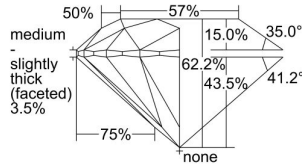

GIA®

FACSIMILE

GIA REPORT 5393733499

Verify this report at GIA.edu

GIA NATURAL DIAMOND DOSSIER®

August 04, 2021
GIA Report Number 5393733499
Shape and Cutting Style ..... Round Brilliant
Measurements ..... 5.08 - 5.12 x 3.17 mm

GRADING RESULTS

Carat Weight ..... 0.50 carat
Color Grade I
Clarity Grade VS1
Cut Grade ..... Excellent

ADDITIONAL GRADING INFORMATION

Polish ..... Excellent
Symmetry ..... Excellent
Fluorescence ..... None
Clarity Characteristics ..... Feather, Pinpoint
Inscription(s): GIA 5393733499

PROPORTIONS

Profile to actual proportions

GRADING SCALES

GIA COLOR SCALE	GIA CLARITY SCALE	GIA CUT SCALE	
D	FLAWLESS	EXCELLENT	
E	INTERNALLY FLAWLESS		
F		VVS₁	VERY GOOD
G	VVS₂		
H	VS₁	GOOD	
I	VS₂		
J	SI₁	FAIR	
K	SI₂		
L	I₁	POOR	
M	I₂		
N	I₃		
O			
P			
Q			
R			
S			
T			
U			
V			
W			
X			
Y			
Z