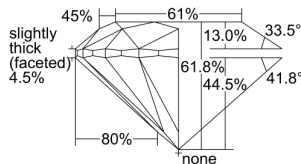

GIA®

FACSIMILE

GIA REPORT 5393943463

Verify this report at GIA.edu

GIA NATURAL DIAMOND DOSSIER®

September 28, 2021
GIA Report Number 5393943463
Shape and Cutting Style ..... Round Brilliant
Measurements ..... 4.69 - 4.72 x 2.91 mm

GRADING RESULTS

Carat Weight ..... 0.40 carat
Color Grade ..... J
Clarity Grade VVS2
Cut Grade ..... Excellent

ADDITIONAL GRADING INFORMATION

Polish ..... Excellent
Symmetry ..... Excellent
Fluorescence ..... None
Clarity Characteristics ..... Pinpoint, Cloud
Inscription(s): GIA 5393943463

PROPORTIONS

GRADING SCALES

GIA COLOR SCALE	GIA CLARITY SCALE	GIA CUT SCALE	
D	FLAWLESS	EXCELLENT	
E	INTERNALLY FLAWLESS		
F		VVS₁	VERY GOOD
G	VVS₂		
H	VS₁	GOOD	
I	VS₂		
J	SI₁	FAIR	
K	SI₂		
L	I₁	POOR	
M			
N	I₂		
O			
P	I₃		
Q			
R			
S			
T			
U			
V			
W			
X			
Y			
Z