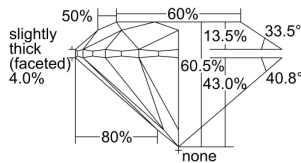

GIA®

FACSIMILE

GIA REPORT 5393962133

Verify this report at GIA.edu

GIA NATURAL DIAMOND DOSSIER®

September 24, 2021
GIA Report Number 5393962133
Shape and Cutting Style ..... Round Brilliant
Measurements ..... 5.15 - 5.17 x 3.12 mm

GRADING RESULTS

Carat Weight ..... 0.51 carat
Color Grade ..... F
Clarity Grade VS2
Cut Grade ..... Excellent

ADDITIONAL GRADING INFORMATION

Polish ..... Excellent
Symmetry ..... Excellent
Fluorescence ..... None
Clarity Characteristics ..... Cloud, Feather
Inscription(s): GIA 5393962133

PROPORTIONS

GRADING SCALES

GIA COLOR SCALE	GIA CLARITY SCALE	GIA CUT SCALE	
D	FLAWLESS	EXCELLENT	
E	INTERNALLY FLAWLESS		
F		VVS₁	VERY GOOD
G	VVS₂		
H	VS₁	GOOD	
I	VS₂		
J	SI₁	FAIR	
K	SI₂		
L	I₁	POOR	
M	I₂		
N	I₃		
O			
P			
Q			
R			
S			
T			
U			
V			
W			
X			
Y			
Z