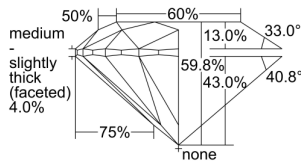

GIA®

FACSIMILE

GIA REPORT 5396243249

Verify this report at GIA.edu

GIA NATURAL DIAMOND DOSSIER®

June 29, 2021
GIA Report Number 5396243249
Shape and Cutting Style ..... Round Brilliant
Measurements ..... 4.37 - 4.40 x 2.62 mm

GRADING RESULTS

Carat Weight ..... 0.31 carat
Color Grade ..... E
Clarity Grade VS1
Cut Grade ..... Excellent

ADDITIONAL GRADING INFORMATION

Polish ..... Excellent
Symmetry ..... Excellent
Fluorescence ..... Medium Blue
Clarity Characteristics ..... Needle, Pinpoint
Inscription(s): GIA 5396243249

PROPORTIONS

Profile to actual proportions

GRADING SCALES

GIA COLOR SCALE	GIA CLARITY SCALE	GIA CUT SCALE
D	FLAWLESS	EXCELLENT
E	FLAWLESS	
F	INTERNALLY FLAWLESS	VERY GOOD
G	VVS₁	
H	VVS₂	GOOD
I	VS₁	
J	VS₂	FAIR
K	SI₁	
L	SI₂	POOR
M	I₁	
N	I₂	
O	I₃	
P		
Q		
R		
S		
T		
U		
V		
W		
X		
Y		
Z