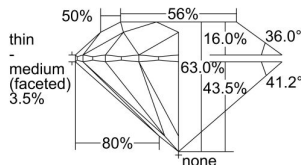

GIA®

FACSIMILE

GIA REPORT 5396261756

Verify this report at GIA.edu

GIA NATURAL DIAMOND DOSSIER®

June 29, 2021
GIA Report Number 5396261756
Shape and Cutting Style ..... Round Brilliant
Measurements ..... 4.88 - 4.90 x 3.09 mm

GRADING RESULTS

Carat Weight ..... 0.45 carat
Color Grade I
Clarity Grade VVS1
Cut Grade ..... Excellent

ADDITIONAL GRADING INFORMATION

Polish ..... Excellent
Symmetry ..... Excellent
Fluorescence ..... Strong Blue
Clarity Characteristics..... Pinpoint, Feather, Cavity, Indented
Natural

Inscription(s): GIA 5396261756

PROPORTIONS

Profile to actual proportions

GRADING SCALES

GIA COLOR SCALE	GIA CLARITY SCALE	GIA CUT SCALE
COLOURLESS	FLAWLESS	EXCELLENT
D	INTERNALLY FLAWLESS	
E	VVS₁	VERY GOOD
F		
G	VVS₂	GOOD
H	VS₁	
I	VS₂	FAIR
J	SI₁	
K	SI₂	POOR
L	I₁	
M	I₂	
N	I₃	
O		
P		
Q		
R		
S		
T		
U		
V		
W		
X		
Y		
Z