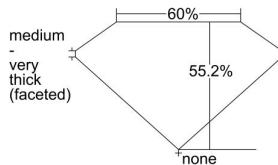

GIA®

FACSIMILE

GIA REPORT 5396401948

Verify this report at GIA.edu

GIA NATURAL DIAMOND DOSSIER®

July 08, 2021
GIA Report Number 5396401948
Shape and Cutting Style ..... Heart Brilliant
Measurements ..... 4.68 x 4.95 x 2.74 mm

GRADING RESULTS

Carat Weight ..... 0.40 carat
Color Grade ..... D
Clarity Grade VS1

ADDITIONAL GRADING INFORMATION

Polish ..... Very Good
Symmetry ..... Very Good
Fluorescence ..... None
Clarity Characteristics ..... Crystal, Indented Natural
Inscription(s): GIA 5396401948

PROPORTIONS

Profile not to actual proportions

GRADING SCALES

GIA COLOR SCALE		GIA CLARITY SCALE		
COLORLESS	D	VERY VERY SLIGHTLY INCLUDED	FLAWLESS	
	E		INTERNALLY FLAWLESS	
	F		VVS₁	
	G		VVS₂	
	NEAR COLORLESS	H	VERY SLIGHTLY INCLUDED	VS₁
		I		VS₂
		J	SLIGHTLY INCLUDED	I₁
		K		I₂
		L		I₃
		M		
FAINT	N	INCLUDED		
	O			
	P			
	Q			
	R			
	S			
	T			
	U			
VERT LIGHT	V			
	W			
	X			
	Y			
LIGHT	Z