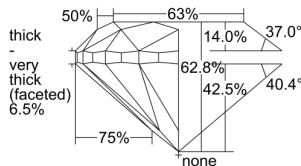

GIA®

FACSIMILE

GIA REPORT 5396633468

Verify this report at GIA.edu

GIA NATURAL DIAMOND DOSSIER®

July 28, 2021
GIA Report Number 5396633468
Shape and Cutting Style ..... Round Brilliant
Measurements ..... 5.51 - 5.56 x 3.47 mm

GRADING RESULTS

Carat Weight ..... 0.70 carat
Color Grade ..... E
Clarity Grade S11
Cut Grade ..... Good

ADDITIONAL GRADING INFORMATION

Polish ..... Excellent
Symmetry ..... Very Good
Fluorescence ..... None
Clarity Characteristics ..... Cloud
Inscription(s): GIA 5396633468

PROPORTIONS

Profile to actual proportions