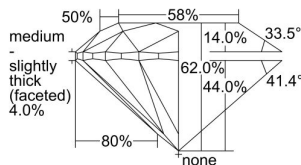

GIA®

FACSIMILE

GIA REPORT 5396878814

Verify this report at GIA.edu

GIA NATURAL DIAMOND DOSSIER®

September 13, 2021
GIA Report Number 5396878814
Shape and Cutting Style ..... Round Brilliant
Measurements ..... 5.66 - 5.69 x 3.52 mm

GRADING RESULTS

Carat Weight ..... 0.70 carat
Color Grade ..... G
Clarity Grade S11
Cut Grade ..... Excellent

ADDITIONAL GRADING INFORMATION

Polish ..... Excellent
Symmetry ..... Excellent
Fluorescence ..... None
Clarity Characteristics ..... Crystal, Cloud, Feather
Inspection(s): GIA 5396878814

PROPORTIONS

Profile to actual proportions

GRADING SCALES

GIA COLOR SCALE

COLORED	D
	E
	F
	G
	H
	I
	J
NEAR COLORLESS	K
	L
Faint	M
	N
	O
	P
Very Light	Q
	R
	S
	T
	U
	V
	W
	X
	Y
Light	Z

GIA CLARITY SCALE

FLAWLESS	VERY VERY SLIGHTLY INCLUDED	VVS₁	VVS₂	VS₁	VS₂	SI₁	SI₂	I₁	I₂	I₃	
											INTERNAL FLAWLESS

GIA CUT SCALE

EXCELLENT
VERY GOOD
GOOD
FAIR
POOR