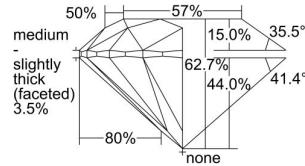

GIA®

FACSIMILE

GIA REPORT 5396931576

Verify this report at GIA.edu

GIA NATURAL DIAMOND DOSSIER®

August 14, 2021
GIA Report Number 5396931576
Shape and Cutting Style ..... Round Brilliant
Measurements ..... 5.26 - 5.29 x 3.31 mm

GRADING RESULTS

Carat Weight ..... 0.56 carat
Color Grade ..... G
Clarity Grade VS2
Cut Grade ..... Excellent

ADDITIONAL GRADING INFORMATION

Polish ..... Excellent
Symmetry ..... Excellent
Fluorescence ..... None
Clarity Characteristics ..... Crystal
Inscription(s): GIA 5396931576

PROPORTIONS

Profile to actual proportions

GRADING SCALES

GIA COLOR SCALE	GIA CLARITY SCALE	GIA CUT SCALE	
D	FLAWLESS	EXCELLENT	
E	INTERNALLY FLAWLESS		
F		VVS₁	VERY GOOD
G	VVS₂		
H	VS₁	GOOD	
I	VS₂		
J	SI₁	FAIR	
K	SI₂		
L	I₁	POOR	
M	I₂		
N	I₃		
O			
P			
Q			
R			
S			
T			
U			
V			
W			
X			
Y			
Z