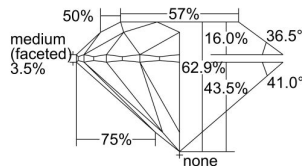

GIA®

FACSIMILE

GIA REPORT 5403074506

Verify this report at GIA.edu

GIA NATURAL DIAMOND DOSSIER®

September 06, 2021
GIA Report Number **5403074506**
Shape and Cutting Style ..... **Round Brilliant**
Measurements ..... **4.33 - 4.35 x 2.73 mm**

GRADING RESULTS

Carat Weight ..... **0.32 carat**
Color Grade ..... **I**
Clarity Grade **VVS1**
Cut Grade ..... **Excellent**

ADDITIONAL GRADING INFORMATION

Polish ..... **Excellent**
Symmetry ..... **Excellent**
Fluorescence ..... **None**
Clarity Characteristics..... **Pinpoint, Feather, Surface Graining**
Inscription(s): **GIA 5403074506**

PROPORTIONS

Profile to actual proportions

GRADING SCALES

GIA COLOR SCALE

COLORESS	D
	E
	F
	G
	H
	I
	J
NEAR COLORESS	K
	L
FAINI	M
	N
	O
	P
	R
	S
	T
	U
	V
	W
	X
	Y
LIGHT	Z

GIA CLARITY SCALE

	FLAWLESS
	INTERNALLY FLAWLESS
VERY VERY SLIGHTLY INCLUDED	VVS₁
	VVS₂
VERY SLIGHTLY INCLUDED	VS₁
	VS₂
SLIGHTLY INCLUDED	SI₁
	SI₂
	I₁
	I₂
INCLUDED	I₃

GIA CUT SCALE

	EXCELLENT
	VERY GOOD
	GOOD
	FAIR
	POOR