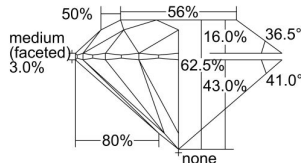

GIA®

FACSIMILE

GIA REPORT 5403223765

Verify this report at GIA.edu

GIA NATURAL DIAMOND DOSSIER®

September 04, 2021
GIA Report Number 5403223765
Shape and Cutting Style ..... Round Brilliant
Measurements ..... 3.66 - 3.68 x 2.29 mm

GRADING RESULTS

Carat Weight ..... 0.19 carat
Color Grade ..... D
Clarity Grade VS2
Cut Grade ..... Excellent

ADDITIONAL GRADING INFORMATION

Polish ..... Excellent
Symmetry ..... Excellent
Fluorescence ..... Faint
Clarity Characteristics ..... Crystal
Inscription(s): GIA 5403223765

PROPORTIONS

Profile to actual proportions

GRADING SCALES

GIA COLOR SCALE	GIA CLARITY SCALE	GIA CUT SCALE	
D	FLAWLESS	EXCELLENT	
E	INTERNALLY FLAWLESS		
F		VVS₁	VERY GOOD
G	VVS₂		
H	VS₁	GOOD	
I	VS₂		
J	SI₁	FAIR	
K	SI₂		
L	I₁	POOR	
M	I₂		
N	I₃		
O			
P			
Q			
R			
S			
T			
U			
V			
W			
X			
Y			
Z