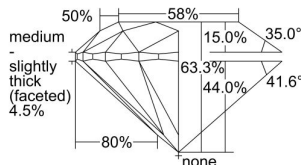

GIA®

FACSIMILE

GIA REPORT 5403225555

Verify this report at GIA.edu

GIA NATURAL DIAMOND DOSSIER®

September 04, 2021
GIA Report Number 5403225555
Shape and Cutting Style ..... Round Brilliant
Measurements ..... 4.65 - 4.68 x 2.95 mm

GRADING RESULTS

Carat Weight ..... 0.40 carat
Color Grade ..... D
Clarity Grade S11
Cut Grade ..... Very Good

ADDITIONAL GRADING INFORMATION

Polish ..... Excellent
Symmetry ..... Excellent
Fluorescence ..... None
Clarity Characteristics ..... Crystal, Cloud
Inscription(s): GIA 5403225555

PROPORTIONS

Profile to actual proportions

GRADING SCALES

GIA COLOR SCALE	GIA CLARITY SCALE	GIA CUT SCALE	
D	FLAWLESS	EXCELLENT	
E	INTERNALLY FLAWLESS		
F		VVS₁	VERY GOOD
G	VVS₂		
H	VS₁	GOOD	
I	VS₂		
J	S1₁	FAIR	
K	S1₂		
L	I₁	POOR	
M	I₂		
N	I₃		
O			
P			
Q			
R			
S			
T			
U			
V			
W			
X			
Y			
Z