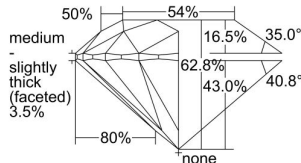

GIA®

FACSIMILE

GIA REPORT 5403307356

Verify this report at GIA.edu

GIA NATURAL DIAMOND DOSSIER®

October 07, 2021
GIA Report Number 5403307356
Shape and Cutting Style ..... Round Brilliant
Measurements ..... 4.70 - 4.73 x 2.96 mm

GRADING RESULTS

Carat Weight ..... 0.40 carat
Color Grade ..... H
Clarity Grade VS2
Cut Grade ..... Excellent

ADDITIONAL GRADING INFORMATION

Polish ..... Excellent
Symmetry ..... Excellent
Fluorescence ..... None
Clarity Characteristics ..... Crystal, Feather
Inscription(s): GIA 5403307356

PROPORTIONS

Profile to actual proportions

GRADING SCALES

GIA COLOR SCALE	GIA CLARITY SCALE	GIA CUT SCALE	
D	FLAWLESS	EXCELLENT	
E	INTERNALLY FLAWLESS		
F		VVS₁	VERY GOOD
G	VVS₂		
H	VS₁	GOOD	
I	VS₂		
J	SI₁	FAIR	
K	SI₂		
L	I₁	POOR	
M	I₂		
N	I₃		
O			
P			
Q			
R			
S			
T			
U			
V			
W			
X			
Y			
Z