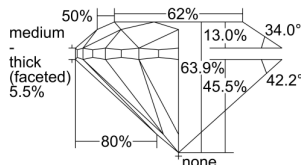

GIA®

FACSIMILE

GIA REPORT 5403431688

Verify this report at GIA.edu

GIA NATURAL DIAMOND DOSSIER®

September 18, 2021
GIA Report Number 5403431688
Shape and Cutting Style ..... Round Brilliant
Measurements ..... 4.13 - 4.24 x 2.68 mm

GRADING RESULTS

Carat Weight ..... 0.30 carat
Color Grade ..... H
Clarity Grade S11
Cut Grade ..... Very Good

ADDITIONAL GRADING INFORMATION

Polish ..... Excellent
Symmetry ..... Good
Fluorescence ..... None
Clarity Characteristics ..... Crystal
Inscription(s): GIA 5403431688

PROPORTIONS

Profile to actual proportions

GRADING SCALES

GIA COLOR SCALE	GIA CLARITY SCALE	GIA CUT SCALE	
D	FLAWLESS	EXCELLENT	
E	INTERNALLY FLAWLESS		
F		VVS₁	VERY GOOD
G	VVS₂		
H	VS₁	GOOD	
I	VS₂		
J	S1₁	FAIR	
K	S1₂		
L	I₁	POOR	
M	I₂		
N	I₃		
O			
P			
Q			
R			
S			
T			
U			
V			
W			
X			
Y			
Z