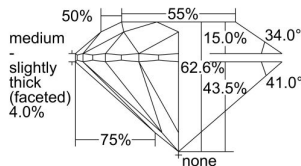

GIA®

FACSIMILE

GIA REPORT 5403452688

Verify this report at GIA.edu

GIA NATURAL DIAMOND DOSSIER®

September 18, 2021
GIA Report Number 5403452688
Shape and Cutting Style ..... Round Brilliant
Measurements ..... 4.45 - 4.48 x 2.79 mm

GRADING RESULTS

Carat Weight ..... 0.34 carat
Color Grade ..... E
Clarity Grade S11
Cut Grade ..... Excellent

ADDITIONAL GRADING INFORMATION

Polish ..... Excellent
Symmetry ..... Excellent
Fluorescence ..... None
Clarity Characteristics ..... Crystal, Knot
Inscription(s): GIA 5403452688

PROPORTIONS

Profile to actual proportions

GRADING SCALES

GIA COLOR SCALE

COLORLESS	D
	E
	F
	G
	H
	I
	J
NEAR COLORLESS	K
	L
	M
	N
	O
	P
	R
	S
	T
	U
	V
	W
	X
	Y
LIGHT	Z

GIA CLARITY SCALE

FLAWLESS	VERY VERY SLIGHTLY INCLUDED	VVS₁	VVS₂	VS₁	VS₂	SI₁	SI₂	I₁	I₂	I₃	
											INTERNAL FLAWLESS

GIA CUT SCALE

EXCELLENT
VERY GOOD
GOOD
FAIR
POOR