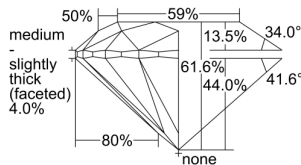

GIA®

FACSIMILE

GIA REPORT 5403477849

Verify this report at GIA.edu

GIA NATURAL DIAMOND DOSSIER®

September 21, 2021
GIA Report Number **5403477849**
Shape and Cutting Style ..... **Round Brilliant**
Measurements ..... **3.92 - 3.94 x 2.42 mm**

GRADING RESULTS

Carat Weight ..... **0.23 carat**
Color Grade ..... **D**
Clarity Grade **VS1**
Cut Grade ..... **Excellent**

ADDITIONAL GRADING INFORMATION

Polish ..... **Excellent**
Symmetry ..... **Excellent**
Fluorescence ..... **None**
Clarity Characteristics ..... **Crystal, Cloud, Pinpoint**
Inscription(s): **GIA 5403477849**

PROPORTIONS

Profile to actual proportions

GRADING SCALES

GIA COLOR SCALE	GIA CLARITY SCALE	GIA CUT SCALE	
D	FLAWLESS	EXCELLENT	
E	INTERNALLY FLAWLESS		
F		VVS₁	VERY GOOD
G	VVS₂		
H	VS₁	GOOD	
I	VS₂		
J	SI₁	FAIR	
K	SI₂		
L	I₁	POOR	
M			
N			
O	I₂		
P			
Q			
R	I₃		
S			
T			
U			
V			
W			
X			
Y			
Z