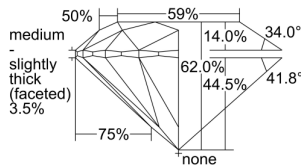

GIA®

FACSIMILE

GIA REPORT

5403488122

Verify this report at GIA.edu

GIA NATURAL DIAMOND DOSSIER®

September 21, 2021
GIA Report Number **5403488122**
Shape and Cutting Style ..... **Round Brilliant**
Measurements ..... **4.30 - 4.32 x 2.68 mm**

GRADING RESULTS

Carat Weight ..... **0.30 carat**
Color Grade ..... **I**
Clarity Grade **VS1**
Cut Grade ..... **Excellent**

ADDITIONAL GRADING INFORMATION

Polish ..... **Excellent**
Symmetry ..... **Excellent**
Fluorescence ..... **Medium Blue**
Clarity Characteristics ..... **Crystal, Pinpoint**
Inscription(s): **GIA 5403488122**

PROPORTIONS

Profile to actual proportions

GRADING SCALES

GIA COLOR SCALE

COLORLESS	D
	E
	F
	G
	H
NEAR COLORLESS	I
	J
	K
	L
FAIN	M
	N
	O
	P
VERY LIGHT	Q
	R
	S
	T
	U
	V
	W
	X
	Y
LIGHT	Z

GIA CLARITY SCALE

	FLAWLESS
	INTERNALLY FLAWLESS
VERY VERY SLIGHTLY INCLUDED	VVS₁
	VVS₂
VERY SLIGHTLY INCLUDED	VS₁
	VS₂
SLIGHTLY INCLUDED	SI₁
	SI₂
INCLUDED	I₁
	I₂
	I₃

GIA CUT SCALE

	EXCELLENT
	VERY GOOD
	GOOD
	FAIR
	POOR