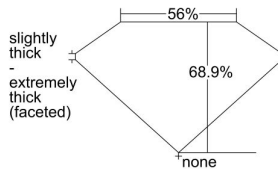

GIA®

FACSIMILE

GIA REPORT 5403518633

Verify this report at GIA.edu

GIA NATURAL DIAMOND DOSSIER®

September 23, 2021
GIA Report Number 5403518633
Shape and Cutting Style ..... Oval Brilliant
Measurements ..... 6.35 x 4.88 x 3.36 mm

GRADING RESULTS

Carat Weight ..... 0.70 carat
Color Grade ..... J
Clarity Grade SI1

ADDITIONAL GRADING INFORMATION

Polish ..... Excellent
Symmetry ..... Good
Fluorescence ..... None
Clarity Characteristics ..... Crystal, Feather
Inscription(s): GIA 5403518633

PROPORTIONS

Profile not to actual proportions

GRADING SCALES

GIA COLOR SCALE		GIA CLARITY SCALE		
COLORLESS	D	VERY VERY SLIGHTLY INCLUDED	FLAWLESS	
	E		INTERNALLY FLAWLESS	
	F		VVS₁	
	G		VVS₂	
	NEAR COLORLESS	H	VERY SLIGHTLY INCLUDED	VS₁
		I		VS₂
		J	SLIGHTLY INCLUDED	SI₁
		K		SI₂
	L	I₁		
	FAINT	M	INCLUDED	I₂
N		I₃		
VERT LIGHT		O	LIGHT	
		P		
		Q		
		R		
	S			
	T			
LIGHT	U			
	V			
	W			
	X			
	Y			
	Z