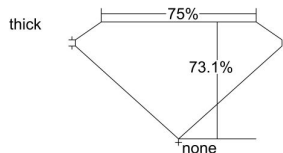

GIA®

FACSIMILE

GIA REPORT 5403652031

Verify this report at GIA.edu

GIA NATURAL DIAMOND DOSSIER®

October 06, 2021
GIA Report Number 5403652031
Shape and Cutting Style ..... Square Modified Brilliant
Measurements ..... 4.98 x 4.88 x 3.57 mm

GRADING RESULTS

Carat Weight ..... 0.70 carat
Color Grade ..... H
Clarity Grade VS1

ADDITIONAL GRADING INFORMATION

Polish ..... Very Good
Symmetry ..... Very Good
Fluorescence ..... None
Clarity Characteristics ..... Crystal, Cloud, Needle, Pinpoint
Inscription(s): GIA 5403652031

PROPORTIONS

Profile not to actual proportions

GRADING SCALES

GIA COLOR SCALE		GIA CLARITY SCALE			
COLORLESS	D	VERY VERY SLIGHTLY INCLUDED	FLAWLESS		
	E		INTERNALLY FLAWLESS		
	F		VVS₁		
	NEAR COLORLESS	G	VERY SLIGHTLY INCLUDED	VVS₂	
		H		VS₁	
		FAINT	I	SLIGHTLY INCLUDED	VS₂
			J		SI₁
			K		SI₂
	VERT LIGHT	L	INCLUDED	I₁	
		M		I₂	
N		I₃			
LIGHT		O			
		P			
		Q			
		R