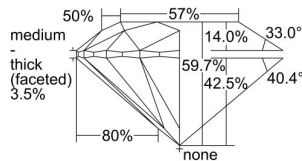

GIA®

FACSIMILE

GIA REPORT

5403666891

Verify this report at GIA.edu

GIA NATURAL DIAMOND DOSSIER®

October 06, 2021
GIA Report Number **5403666891**
Shape and Cutting Style ..... **Round Brilliant**
Measurements ..... **5.11 - 5.13 x 3.06 mm**

GRADING RESULTS

Carat Weight ..... **0.50 carat**
Color Grade ..... **G**
Clarity Grade **VS1**
Cut Grade ..... **Very Good**

ADDITIONAL GRADING INFORMATION

Polish ..... **Excellent**
Symmetry ..... **Good**
Fluorescence ..... **Medium Blue**
Clarity Characteristics ..... **Feather, Indented Natural**
Inscription(s): **GIA 5403666891**

PROPORTIONS

Profile to actual proportions

GRADING SCALES

GIA COLOR SCALE	GIA CLARITY SCALE	GIA CUT SCALE	
D	FLAWLESS	EXCELLENT	
E	INTERNALLY FLAWLESS		
F		VVS₁	VERY GOOD
G	VVS₂		
H	VS₁	GOOD	
I	VS₂		
J	SI₁	FAIR	
K	SI₂		
L	I₁	POOR	
M			
N			
O	I₂		
P			
Q			
R	I₃		
S			
T			
U			
V			
W			
X			
Y			
Z