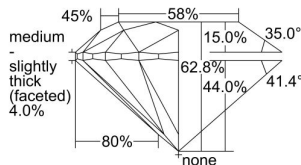

GIA®

FACSIMILE

GIA REPORT 5403711672

Verify this report at GIA.edu

GIA NATURAL DIAMOND DOSSIER®

October 05, 2021
GIA Report Number 5403711672
Shape and Cutting Style ..... Round Brilliant
Measurements ..... 5.73 - 5.78 x 3.61 mm

GRADING RESULTS

Carat Weight ..... 0.74 carat
Color Grade ..... G
Clarity Grade VS2
Cut Grade ..... Excellent

ADDITIONAL GRADING INFORMATION

Polish ..... Excellent
Symmetry ..... Excellent
Fluorescence ..... None
Clarity Characteristics ..... Cloud, Crystal, Feather
Inscription(s): GIA 5403711672

PROPORTIONS

Profile to actual proportions

GRADING SCALES

GIA COLOR SCALE		GIA CLARITY SCALE		GIA CUT SCALE	
COLORLESS	D	FLAWLESS	VERY VERY SLIGHTLY INCLUDED	EXCELLENT	
	E				
	F	INTERNALLY FLAWLESS			
	G				
	NEAR COLORLESS	H		VVS₁	VERY GOOD
		I		VVS₂	
		J		VS₁	GOOD
		K			
	FAINT	L		VS₂	FAIR
		M			
N		SI₁			
O					
VERY LIGHT		P	SI₂		
		Q			
	R	I₁	POOR		
	S				
LIGHT	T	I₂			
	U				
	V	I₃			
	W				
X					
Y					
Z