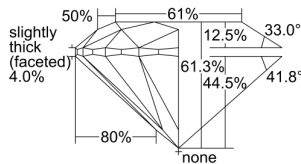

GIA®

FACSIMILE

GIA REPORT 5403729495

Verify this report at GIA.edu

GIA NATURAL DIAMOND DOSSIER®

October 07, 2021
GIA Report Number 5403729495
Shape and Cutting Style ..... Round Brilliant
Measurements ..... 5.08 - 5.12 x 3.13 mm

GRADING RESULTS

Carat Weight ..... 0.50 carat
Color Grade I
Clarity Grade VVS1
Cut Grade ..... Excellent

ADDITIONAL GRADING INFORMATION

Polish ..... Excellent
Symmetry ..... Excellent
Fluorescence ..... None
Clarity Characteristics ..... Needle, Pinpoint
Inscription(s): GIA 5403729495

PROPORTIONS

Profile to actual proportions

GRADING SCALES

GIA COLOR SCALE	GIA CLARITY SCALE	GIA CUT SCALE	
D	FLAWLESS	EXCELLENT	
E	INTERNALLY FLAWLESS		
F		VVS₁	VERY GOOD
G	VVS₂		
H	VS₁	GOOD	
I	VS₂		
J	SI₁	FAIR	
K	SI₂		
L	I₁	POOR	
M	I₂		
N	I₃		
O			
P			
Q			
R			
S			
T			
U			
V			
W			
X			
Y			
Z