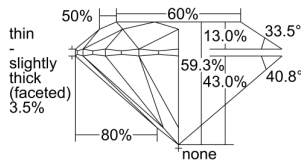

GIA®

FACSIMILE

GIA REPORT 5403735158

Verify this report at GIA.edu

GIA NATURAL DIAMOND DOSSIER®

October 11, 2021
GIA Report Number 5403735158
Shape and Cutting Style ..... Round Brilliant
Measurements ..... 4.37 - 4.39 x 2.60 mm

GRADING RESULTS

Carat Weight ..... 0.30 carat
Color Grade ..... F
Clarity Grade S11
Cut Grade ..... Excellent

ADDITIONAL GRADING INFORMATION

Polish ..... Excellent
Symmetry ..... Excellent
Fluorescence ..... None
Clarity Characteristics ..... Cloud, Crystal
Inscription(s): GIA 5403735158

PROPORTIONS

Profile to actual proportions

GRADING SCALES

GIA COLOR SCALE		GIA CLARITY SCALE		GIA CUT SCALE	
COLORLESS	D	FLAWLESS	VERY VERY SLIGHTLY INCLUDED	EXCELLENT	
	E				
	F	INTERNALLY FLAWLESS			
	G				
	H	VVS₁		VERY GOOD	
	I				
	J	VVS₂			
	K				
	NEAR COLORLESS	L		VS₁	GOOD
		M			
N		VS₂			
O					
FAINT		P	SI₁	FAIR	
	R				
	S	SI₂			
	T				
	VERY LIGHT	U	I₁		POOR
V					
W					
LIGHT		X	I₂		
		Y			
Z	I₃