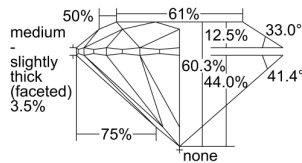

GIA®

FACSIMILE

GIA REPORT

5403746885

Verify this report at GIA.edu

GIA NATURAL DIAMOND DOSSIER®

November 10, 2021
GIA Report Number **5403746885**
Shape and Cutting Style ..... **Round Brilliant**
Measurements ..... **4.90 - 4.92 x 2.96 mm**

GRADING RESULTS

Carat Weight ..... **0.43 carat**
Color Grade ..... **I**
Clarity Grade **S11**
Cut Grade ..... **Excellent**

ADDITIONAL GRADING INFORMATION

Polish ..... **Excellent**
Symmetry ..... **Excellent**
Fluorescence ..... **Faint**
Clarity Characteristics ..... **Cloud, Feather**
Inscription(s): **GIA 5403746885**

PROPORTIONS

Profile to actual proportions

GRADING SCALES

GIA COLOR SCALE	GIA CLARITY SCALE	GIA CUT SCALE
D	FLAWLESS	EXCELLENT
E	FLAWLESS	
F	INTERNALLY FLAWLESS	VERY GOOD
G	FLAWLESS	
H	VVS₁	GOOD
I	VVS₂	
J	VS₁	FAIR
K	VS₂	
L	S1₁	POOR
M	S1₂	
N	I₁	
O	I₂	
P	I₃	
Q		
R		
S		
T		
U		
V		
W		
X		
Y		
Z