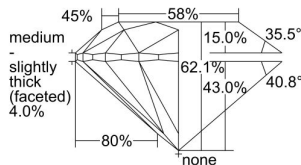

GIA®

FACSIMILE

GIA REPORT 5403781657

Verify this report at GIA.edu

GIA NATURAL DIAMOND DOSSIER®

October 21, 2021
GIA Report Number 5403781657
Shape and Cutting Style ..... Round Brilliant
Measurements ..... 4.42 - 4.45 x 2.75 mm

GRADING RESULTS

Carat Weight ..... 0.33 carat
Color Grade I
Clarity Grade VVS2
Cut Grade ..... Excellent

ADDITIONAL GRADING INFORMATION

Polish ..... Excellent
Symmetry ..... Excellent
Fluorescence ..... None
Clarity Characteristics ..... Cloud, Pinpoint
Inscription(s): GIA 5403781657

PROPORTIONS

Profile to actual proportions

GRADING SCALES

GIA COLOR SCALE

COLORLESS	D
	E
	F
	G
	H
	I
	J
NEAR COLORLESS	K
	L
Faint	M
	N
	O
	P
Very Light	Q
	R
	S
	T
	U
	V
Light	W
	X
	Y
	Z

GIA CLARITY SCALE

FLAWLESS	INTERNAL FLAWLESS	
		FLAWLESS
VERY VERY SLIGHTLY INCLUDED	VVS₁	
	VVS₂	
VERY SLIGHTLY INCLUDED	VS₁	
	VS₂	
SLIGHTLY INCLUDED	SI₁	
	SI₂	
INCLUDED	I₁	
	I₂	
	I₃	

GIA CUT SCALE

EXCELLENT
VERY GOOD
GOOD
FAIR
POOR