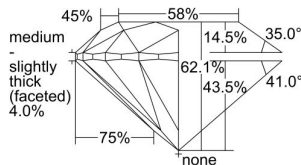

GIA®

FACSIMILE

GIA REPORT 5403797036

Verify this report at GIA.edu

GIA NATURAL DIAMOND DOSSIER®

October 21, 2021
GIA Report Number **5403797036**
Shape and Cutting Style ..... **Round Brilliant**
Measurements ..... **3.62 - 3.65 x 2.26 mm**

GRADING RESULTS

Carat Weight ..... **0.18 carat**
Color Grade ..... **D**
Clarity Grade **VS1**
Cut Grade ..... **Excellent**

ADDITIONAL GRADING INFORMATION

Polish ..... **Excellent**
Symmetry ..... **Excellent**
Fluorescence ..... **None**
Clarity Characteristics..... **Cloud, Needle, Pinpoint**
Inscription(s): **GIA 5403797036**

PROPORTIONS

Profile to actual proportions

GRADING SCALES

GIA COLOR SCALE	GIA CLARITY SCALE	GIA CUT SCALE	
D	FLAWLESS	EXCELLENT	
E	INTERNALLY FLAWLESS		
F		VVS₁	VERY GOOD
G	VVS₂		
H	VS₁	GOOD	
I	VS₂		
J	SI₁	FAIR	
K	SI₂		
L	I₁	POOR	
M	I₂		
N	I₃		
O			
P			
Q			
R			
S			
T			
U			
V			
W			
X			
Y			
Z