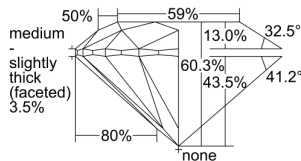

GIA®

FACSIMILE

GIA REPORT 5403921092

Verify this report at GIA.edu

GIA NATURAL DIAMOND DOSSIER®

October 22, 2021
GIA Report Number 5403921092
Shape and Cutting Style ..... Round Brilliant
Measurements ..... 4.73 - 4.80 x 2.88 mm

GRADING RESULTS

Carat Weight ..... 0.40 carat
Color Grade ..... D
Clarity Grade S11
Cut Grade ..... Excellent

ADDITIONAL GRADING INFORMATION

Polish ..... Excellent
Symmetry ..... Very Good
Fluorescence ..... Faint
Clarity Characteristics ..... Crystal, Cloud
Inscription(s): GIA 5403921092

PROPORTIONS

Profile to actual proportions

GRADING SCALES

GIA COLOR SCALE	GIA CLARITY SCALE	GIA CUT SCALE
D	FLAWLESS	EXCELLENT
E	FLAWLESS	
F	INTERNALLY FLAWLESS	VERY GOOD
G	FLAWLESS	
H	VVS₁	GOOD
I	VVS₂	
J	VS₁	FAIR
K	VS₂	
L	S1₁	POOR
M	S1₂	
N	I₁	
O	I₂	
P	I₃	
Q		
R		
S		
T		
U		
V		
W		
X		
Y		
Z