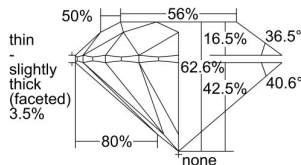

GIA®

FACSIMILE

GIA REPORT 5403936182

Verify this report at GIA.edu

GIA NATURAL DIAMOND DOSSIER®

November 23, 2021
GIA Report Number 5403936182
Shape and Cutting Style ..... Round Brilliant
Measurements ..... 4.67 - 4.71 x 2.93 mm

GRADING RESULTS

Carat Weight ..... 0.40 carat
Color Grade ..... E
Clarity Grade S11
Cut Grade ..... Very Good

ADDITIONAL GRADING INFORMATION

Polish ..... Excellent
Symmetry ..... Good
Fluorescence ..... None
Clarity Characteristics ..... Crystal, Cloud, Indented Natural
Inspection(s): GIA 5403936182

PROPORTIONS

Profile to actual proportions

GRADING SCALES

GIA COLOR SCALE

COLOREDNESS	D
	E
	F
	G
	H
	I
	J
NEAR COLORLESS	K
	L
Faint	M
	N
	O
	P
Very Light	Q
	R
	S
	T
	U
	V
	W
	X
	Y
Light	Z

GIA CLARITY SCALE

FLAWLESS	VERY VERY SLIGHTLY INCLUDED	VVS₁	VVS₂	VS₁	VS₂	S1₁	S1₂	I₁	I₂	I₃	
											INTERNAL FLAWLESS

GIA CUT SCALE

EXCELLENT
VERY GOOD
GOOD
FAIR
POOR