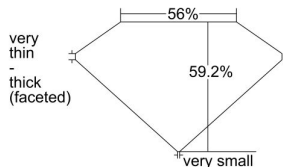

GIA®

FACSIMILE

GIA REPORT 5403951159

Verify this report at GIA.edu

GIA NATURAL DIAMOND DOSSIER®

November 23, 2021
GIA Report Number 5403951159
Shape and Cutting Style ..... Oval Brilliant
Measurements ..... 5.32 x 3.94 x 2.33 mm

GRADING RESULTS

Carat Weight ..... 0.31 carat
Color Grade ..... D
Clarity Grade SI1

ADDITIONAL GRADING INFORMATION

Polish ..... Very Good
Symmetry ..... Very Good
Fluorescence ..... None
Clarity Characteristics ..... Cloud
Inscription(s): GIA 5403951159

PROPORTIONS

Profile not to actual proportions

GRADING SCALES

GIA COLOR SCALE		GIA CLARITY SCALE			
COLORLESS	D	VERY VERY SLIGHTLY INCLUDED	FLAWLESS		
	E		INTERNALLY FLAWLESS		
	F	VERY SLIGHTLY INCLUDED	VVS₁		
	G		VVS₂		
	H		VS₁		
	NEAR COLORLESS	I	SLIGHTLY INCLUDED	VS₂	
		J		SI₁	
		FAINT	K	INCLUDED	SI₂
			L		I₁
			M		I₂
VERT LIGHT	N	LIGHT	I₃		
	O				
	P				
	Q				
	R