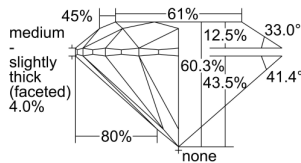

GIA®

FACSIMILE

GIA REPORT 5406132623

Verify this report at GIA.edu

GIA NATURAL DIAMOND DOSSIER®

August 28, 2021
GIA Report Number 5406132623
Shape and Cutting Style ..... Round Brilliant
Measurements ..... 4.35 - 4.37 x 2.63 mm

GRADING RESULTS

Carat Weight ..... 0.30 carat
Color Grade ..... H
Clarity Grade SI2
Cut Grade ..... Excellent

ADDITIONAL GRADING INFORMATION

Polish ..... Excellent
Symmetry ..... Excellent
Fluorescence ..... Faint
Clarity Characteristics ..... Crystal, Cloud
Inscription(s): GIA 5406132623

PROPORTIONS

Profile to actual proportions

GRADING SCALES

GIA COLOR SCALE

COLORLESS	D
	E
	F
	G
	H
	I
	J
NEAR COLORLESS	K
	L
FAIN	M
	N
	O
	P
	Q
VERY LIGHT	R
	S
	T
	U
	V
	W
	X
	Y
LIGHT	Z

GIA CLARITY SCALE

FLAWLESS	INTERNAL FLAWLESS	
		FLAWLESS
VERY VERY SLIGHTLY INCLUDED	VVS₁	
	VVS₂	
VERY SLIGHTLY INCLUDED	VS₁	
	VS₂	
SLIGHTLY INCLUDED	SI₁	
	SI₂	
INCLUDED	I₁	
	I₂	
	I₃	

GIA CUT SCALE

EXCELLENT
VERY GOOD
GOOD
FAIR
POOR