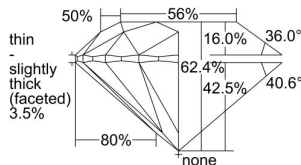

GIA®

FACSIMILE

GIA REPORT 5406144990

Verify this report at GIA.edu

GIA NATURAL DIAMOND DOSSIER®

August 31, 2021
GIA Report Number 5406144990
Shape and Cutting Style ..... Round Brilliant
Measurements ..... 5.37 - 5.39 x 3.36 mm

GRADING RESULTS

Carat Weight ..... 0.60 carat
Color Grade ..... E
Clarity Grade SI2
Cut Grade ..... Excellent

ADDITIONAL GRADING INFORMATION

Polish ..... Excellent
Symmetry ..... Excellent
Fluorescence ..... None
Clarity Characteristics ..... Cloud
Inscription(s): GIA 5406144990

PROPORTIONS

Profile to actual proportions