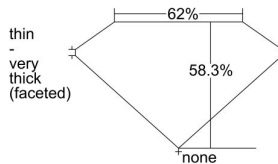

GIA®

FACSIMILE

GIA REPORT 5406179831

Verify this report at GIA.edu

GIA NATURAL DIAMOND DOSSIER®

August 31, 2021
GIA Report Number 5406179831
Shape and Cutting Style ..... Heart Brilliant
Measurements ..... 4.35 x 5.03 x 2.93 mm

GRADING RESULTS

Carat Weight ..... 0.39 carat
Color Grade ..... D
Clarity Grade VS2

ADDITIONAL GRADING INFORMATION

Polish ..... Excellent
Symmetry ..... Very Good
Fluorescence ..... None
Clarity Characteristics ..... Twinning Wisp, Crystal
Inspection(s): GIA 5406179831

PROPORTIONS

Profile not to actual proportions

GRADING SCALES

GIA COLOR SCALE		GIA CLARITY SCALE			
COLORLESS	D	VERY VERY SLIGHTLY INCLUDED	FLAWLESS		
	E		INTERNALLY FLAWLESS		
	F	VERY SLIGHTLY INCLUDED	VVS₁		
	G		VVS₂		
	H		VS₁		
	NEAR COLORLESS	I	SLIGHTLY INCLUDED	VS₂	
		J		SI₁	
		FAINT	K	INCLUDED	SI₂
			L		I₁
			M		I₂
VERTICALLY LIGHT	N	INCLUDED	I₃		
	O				
	P				
	Q				
	R				
LIGHT	S				
	T				
	U				
	V				
	W				
	X				
	Y				
	Z