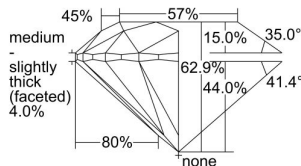

GIA®

FACSIMILE

GIA REPORT

5406192651

Verify this report at GIA.edu

GIA NATURAL DIAMOND DOSSIER®

September 06, 2021
GIA Report Number 5406192651
Shape and Cutting Style ..... Round Brilliant
Measurements ..... 5.11 - 5.13 x 3.22 mm

GRADING RESULTS

Carat Weight ..... 0.52 carat
Color Grade ..... F
Clarity Grade VS2
Cut Grade ..... Excellent

ADDITIONAL GRADING INFORMATION

Polish ..... Excellent
Symmetry ..... Excellent
Fluorescence ..... None
Clarity Characteristics ..... Crystal
Inscription(s): GIA 5406192651

PROPORTIONS

Profile to actual proportions

GRADING SCALES

GIA COLOR SCALE

COLORED	D
	E
	F
	G
	H
	I
	J
NEAR COLORLESS	K
	L
Faint	M
	N
	O
	P
	Q
	R
	S
	T
	U
	V
	W
	X
	Y
Light	Z

GIA CLARITY SCALE

FLAWLESS	VERY VERY SLIGHTLY INCLUDED	VS₁	VS₂	VS₁	VS₂	SI₁	SI₂	I₁	I₂	I₃	
											FLAWLESS
INTERNALLY FLAWLESS	VERY SLIGHTLY INCLUDED										

GIA CUT SCALE

EXCELLENT
VERY GOOD
GOOD
FAIR
POOR