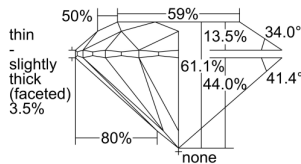

GIA®

FACSIMILE

GIA REPORT 5406277165

Verify this report at GIA.edu

GIA NATURAL DIAMOND DOSSIER®

September 08, 2021
GIA Report Number 5406277165
Shape and Cutting Style ..... Round Brilliant
Measurements ..... 4.26 - 4.28 x 2.61 mm

GRADING RESULTS

Carat Weight ..... 0.29 carat
Color Grade ..... G
Clarity Grade ..... Internally Flawless
Cut Grade ..... Excellent

ADDITIONAL GRADING INFORMATION

Polish ..... Excellent
Symmetry ..... Excellent
Fluorescence ..... None
Clarity Characteristics ..... Natural, Minor Details of Polish
Inscription(s): GIA 5406277165

PROPORTIONS

GRADING SCALES

GIA COLOR SCALE	GIA CLARITY SCALE	GIA CUT SCALE	
D	FLAWLESS	EXCELLENT	
E	INTERNALLY FLAWLESS		
F		VVS₁	VERY GOOD
G	VVS₂		
H	VS₁	GOOD	
I	VS₂		
J	SI₁	FAIR	
K	SI₂		
L	I₁	POOR	
M			
N			
O	I₂		
P			
Q	I₃		
R			
S			
T			
U			
V			
W			
X			
Y			
Z