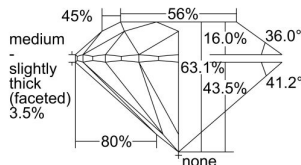

GIA®

FACSIMILE

GIA REPORT 5406280206

Verify this report at GIA.edu

GIA NATURAL DIAMOND DOSSIER®

September 09, 2021
GIA Report Number **5406280206**
Shape and Cutting Style ..... **Round Brilliant**
Measurements ..... **5.68 - 5.73 x 3.60 mm**

GRADING RESULTS

Carat Weight ..... **0.72 carat**
Color Grade ..... **F**
Clarity Grade **S11**
Cut Grade ..... **Excellent**

ADDITIONAL GRADING INFORMATION

Polish ..... **Excellent**
Symmetry ..... **Excellent**
Fluorescence ..... **Strong Blue**
Clarity Characteristics ..... **Crystal**
Inscription(s): **GIA 5406280206**

PROPORTIONS

Profile to actual proportions