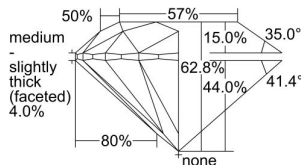

GIA®

FACSIMILE

GIA REPORT 5406307883

Verify this report at GIA.edu

GIA NATURAL DIAMOND DOSSIER®

October 07, 2021
GIA Report Number **5406307883**
Shape and Cutting Style ..... **Round Brilliant**
Measurements ..... **5.29 - 5.30 x 3.33 mm**

GRADING RESULTS

Carat Weight ..... **0.57 carat**
Color Grade ..... **G**
Clarity Grade **VS1**
Cut Grade ..... **Excellent**

ADDITIONAL GRADING INFORMATION

Polish ..... **Excellent**
Symmetry ..... **Excellent**
Fluorescence ..... **None**
Clarity Characteristics ..... **Crystal, Cloud**
Inscription(s): **GIA 5406307883**

PROPORTIONS

Profile to actual proportions

GRADING SCALES

GIA COLOR SCALE	GIA CLARITY SCALE	GIA CUT SCALE	
D	FLAWLESS	EXCELLENT	
E	INTERNALLY FLAWLESS		
F		VVS₁	VERY GOOD
G	VVS₂		
H	VS₁	GOOD	
I	VS₂		
J	SI₁	FAIR	
K	SI₂		
L	I₁	POOR	
M	I₂		
N	I₃		
O			
P			
Q			
R			
S			
T			
U			
V			
W			
X			
Y			
Z