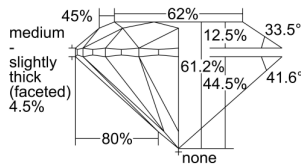

GIA®

FACSIMILE

GIA REPORT 5406395621

Verify this report at GIA.edu

GIA NATURAL DIAMOND DOSSIER®

October 26, 2021
GIA Report Number 5406395621
Shape and Cutting Style ..... Round Brilliant
Measurements ..... 4.63 - 4.66 x 2.85 mm

GRADING RESULTS

Carat Weight ..... 0.38 carat
Color Grade ..... J
Clarity Grade VS1
Cut Grade ..... Excellent

ADDITIONAL GRADING INFORMATION

Polish ..... Excellent
Symmetry ..... Very Good
Fluorescence ..... Strong Blue
Clarity Characteristics..... Cloud, Crystal, Needle, Pinpoint
Inscription(s): GIA 5406395621

PROPORTIONS

Profile to actual proportions

GRADING SCALES

GIA COLOR SCALE	GIA CLARITY SCALE	GIA CUT SCALE	
D	FLAWLESS	EXCELLENT	
E	INTERNALLY FLAWLESS		
F		VVS₁	VERY GOOD
G	VVS₂		
H	VS₁	GOOD	
I	VS₂		
J	SI₁	FAIR	
K	SI₂		
L	I₁	POOR	
M			
N			
O	I₂		
P			
Q			
R	I₃		
S			
T			
U			
V			
W			
X			
Y			
Z