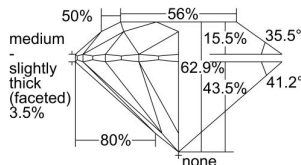

GIA®

FACSIMILE

GIA REPORT 5406466724

Verify this report at GIA.edu

GIA NATURAL DIAMOND DOSSIER®

October 20, 2021
GIA Report Number **5406466724**
Shape and Cutting Style ..... **Round Brilliant**
Measurements ..... **4.86 - 4.90 x 3.07 mm**

GRADING RESULTS

Carat Weight ..... **0.45 carat**
Color Grade ..... **G**
Clarity Grade ..... **Internally Flawless**
Cut Grade ..... **Excellent**

ADDITIONAL GRADING INFORMATION

Polish ..... **Excellent**
Symmetry ..... **Very Good**
Fluorescence ..... **None**
Clarity Characteristics ..... **Minor Details of Polish**
Inspection(s): **GIA 5406466724**

PROPORTIONS

Profile to actual proportions

GRADING SCALES

GIA COLOR SCALE

COLORED	D
	E
	F
	G
	H
	I
	J
NEAR COLORLESS	K
	L
	M
	N
	O
	P
	Q
	R
	S
	T
	U
	V
	W
	X
	Y
LIGHT	Z

GIA CLARITY SCALE

VERY VERY SLIGHTLY INCLUDED	FLAWLESS
	INTERNALLY FLAWLESS
VERY SLIGHTLY INCLUDED	VVS₁
	VVS₂
SLIGHTLY INCLUDED	VS₁
	VS₂
INCLUDED	I₁
	I₂
	I₃

GIA CUT SCALE

EXCELLENT
VERY GOOD
GOOD
FAIR
POOR